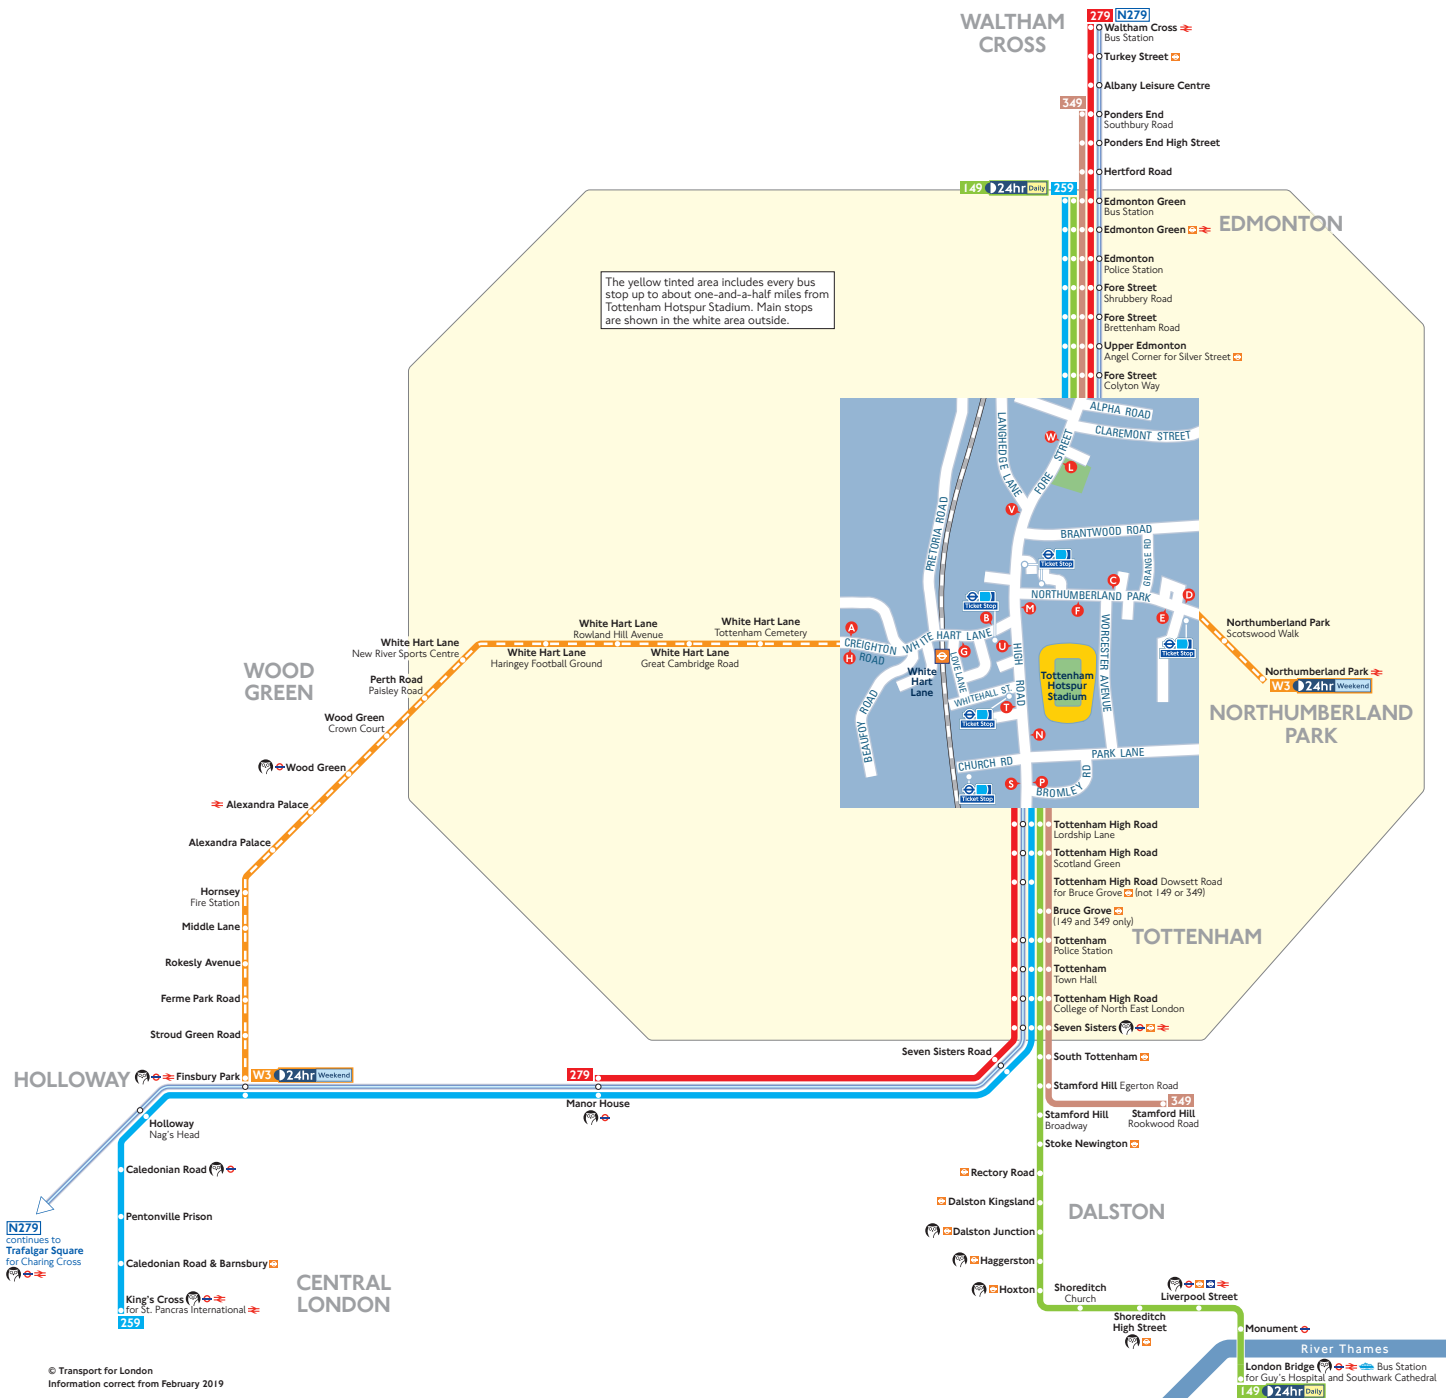

Buses from Tottenham Hotspur Stadium

Route finder

Bus route	Towards	Bus stops
149 24hr Daily	Edmonton Green	S T U V W
	London Bridge	L M N P
259	Edmonton Green	S T U V W
	King's Cross	L M N P
279	Manor House	L M N P
	Waltham Cross	S T U V W
349	Ponders End	S T U V W
	Stamford Hill	L M N P
W3 24hr Weekend	Finsbury Park	E F G H
	Northumberland Park	A B C D

Night buses

Bus route	Towards	Bus stops
N279	Trafalgar Square	L M N P
	Waltham Cross	S T U V W

Key

- 149 Day buses in black
- N279 Night buses in blue
- Connections with London Underground
- Connections with London Overground
- Connections with TfL Rail
- Connections with National Rail
- Connections with river boats
- Operates daily with 24-hour service Friday and Saturday nights
- Tube/London Overground station with 24-hour service Friday and Saturday nights

Ways to pay

- Use contactless (card or device). It's the same fare as Oyster pay as you go and you don't need to top up