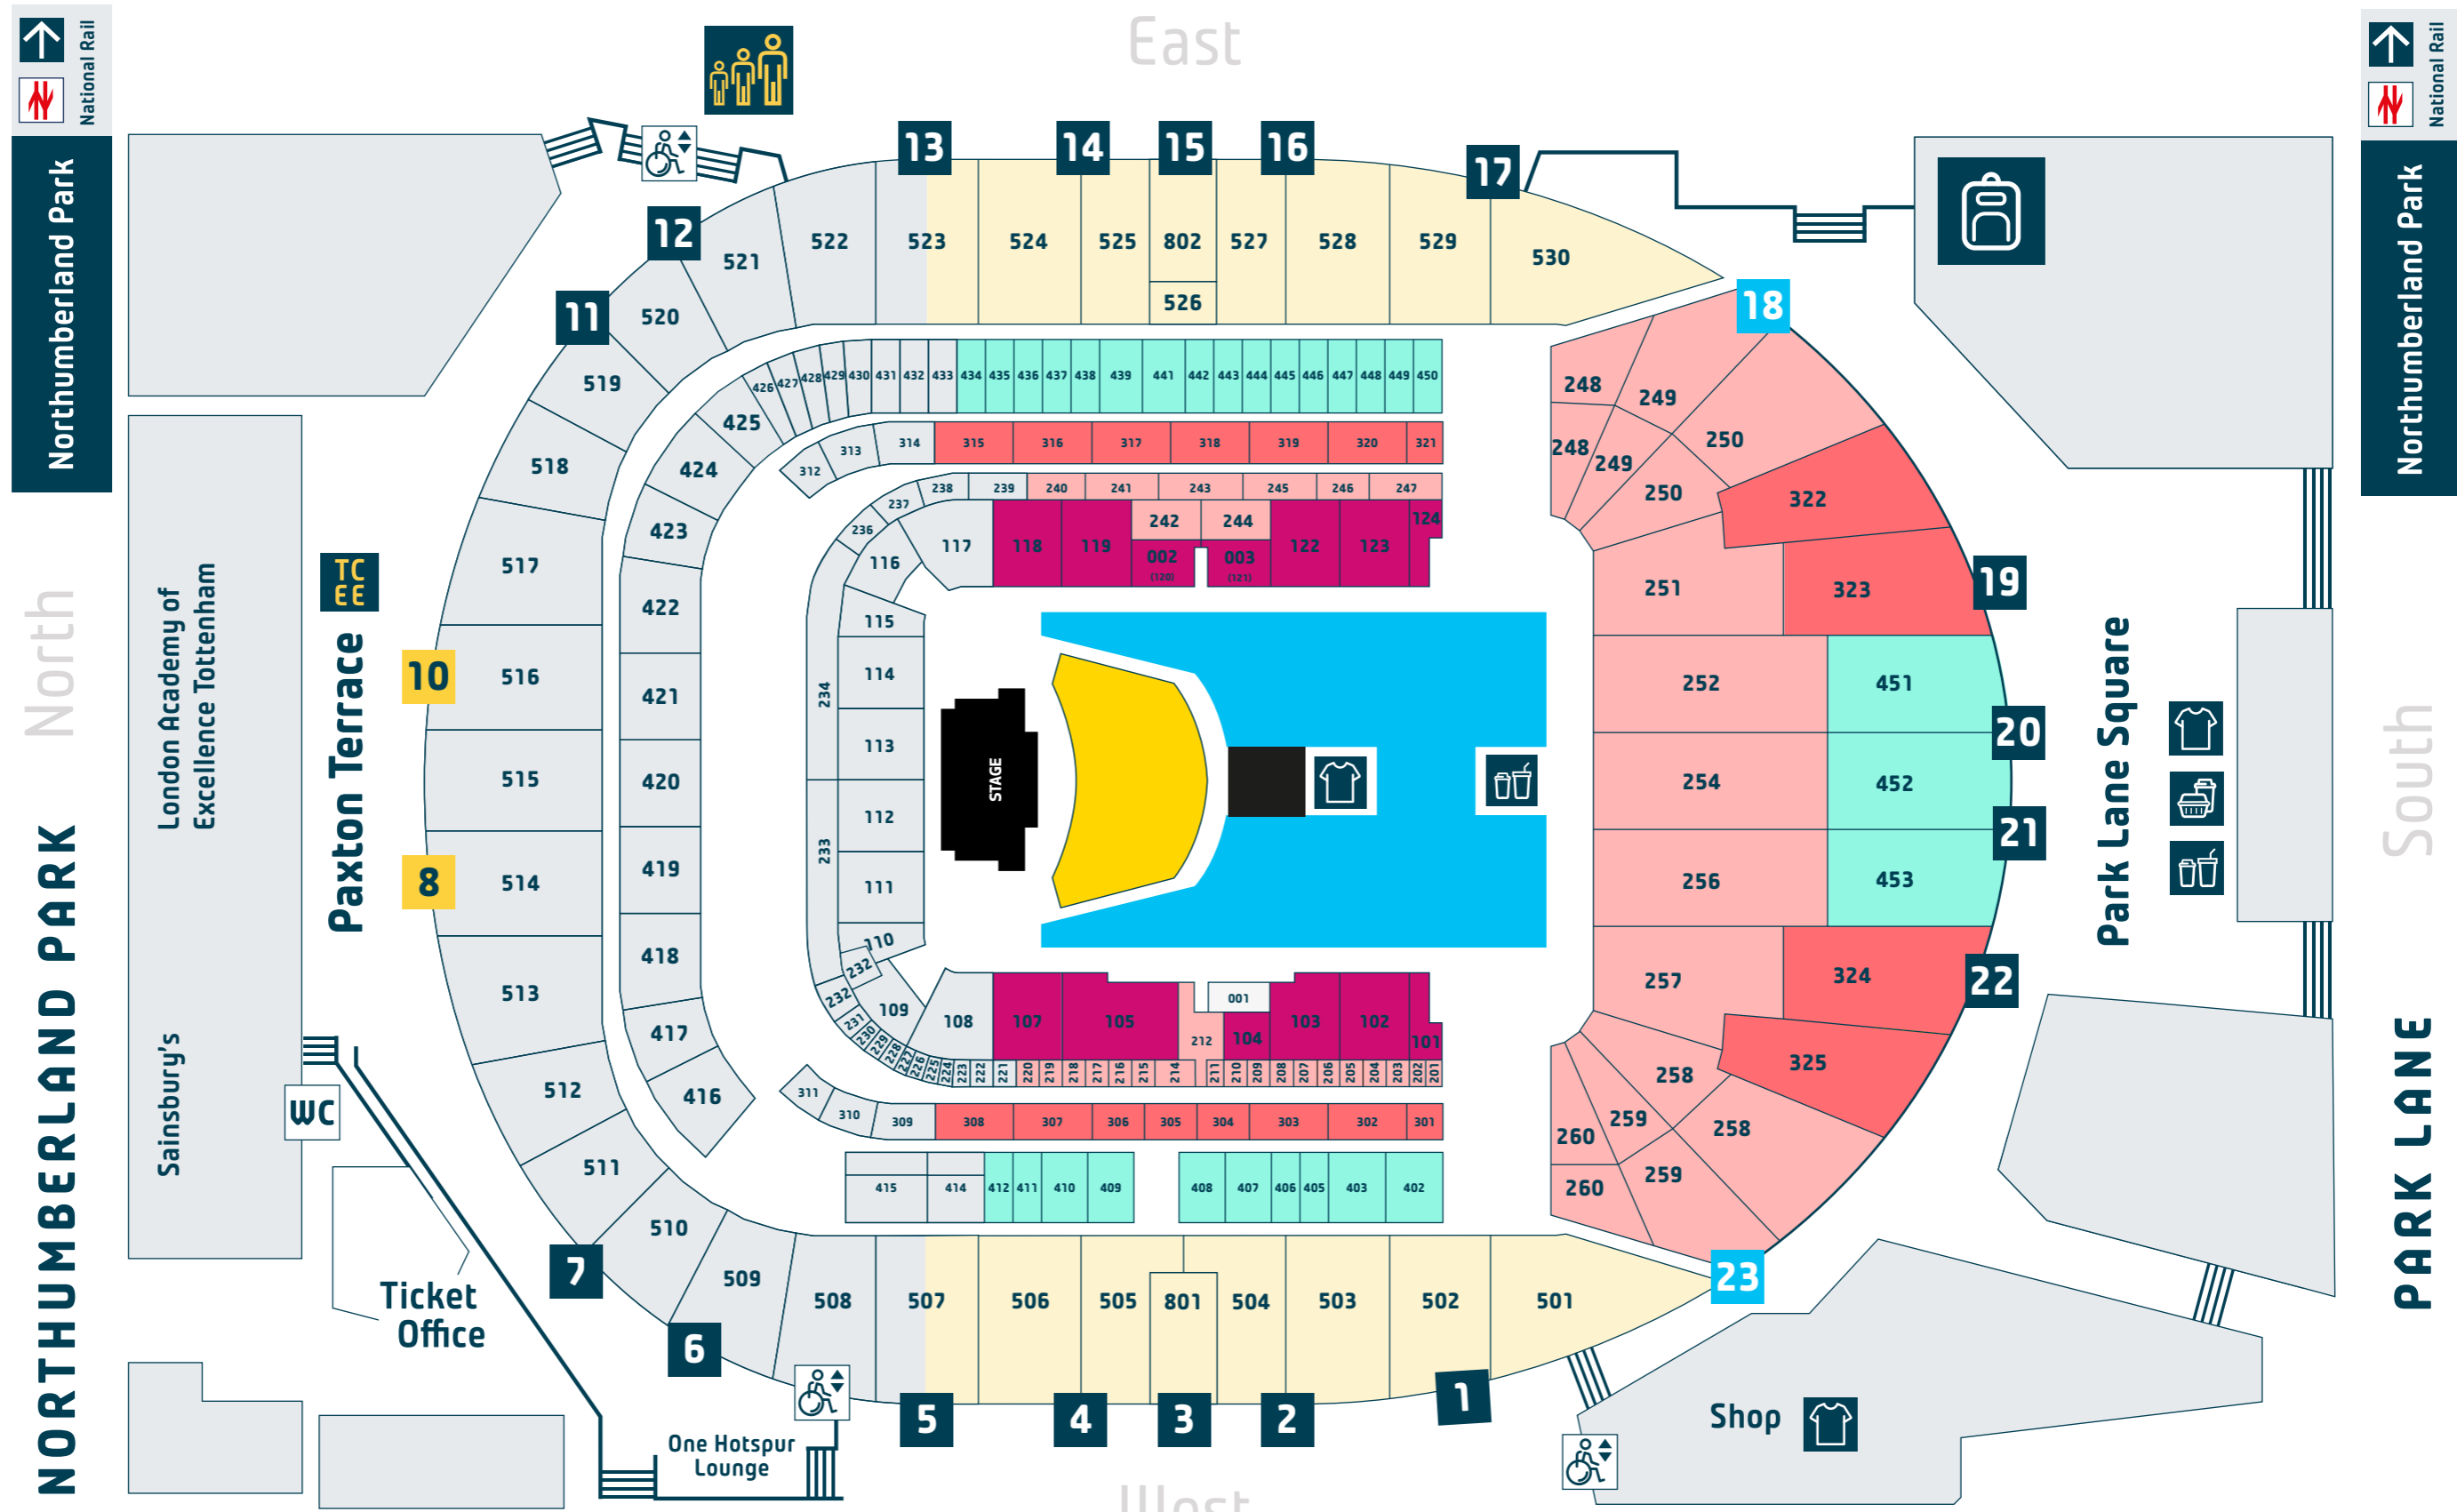

# Tottenham Hotspur Stadium

WORCESTER AVENUE

East

- Front Standing
- Rear Standing
- Level 1
- Level 2
- Level 3
- Level 4
- Level 5

- 1 Entrances
- 10 Front Standing Entrances
- 18 Pitch Access Entrances
- Food
- Bar
- Bag drop
- Merchandise
- Ten Club Early Entry Queue
- TC EE Ten Club Early Entry Check-In

Northumberland Park

NORTHUMBERLAND PARK North

Northumberland Park

PARK LANE South

White Hart Lane Overground

HIGH ROAD

Tottenham Hale Seven Sisters Overground, Underground and National Rail services